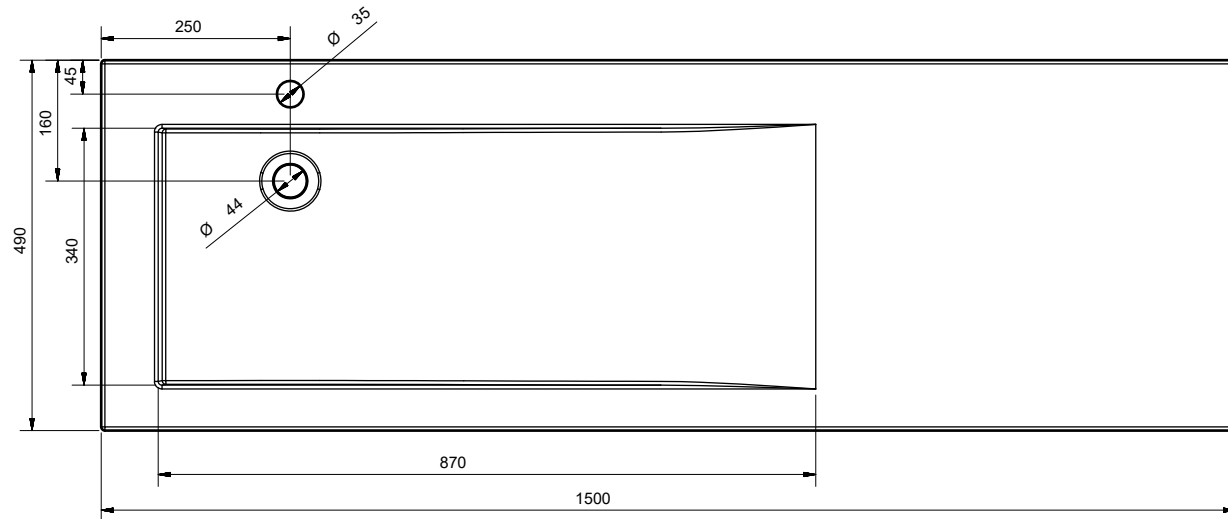

DRAWN	2018-01-12	 <b>Vincent-A Sink</b>		
CHECKED				
QA				
APPROVED				
		SIZE	DWG NO	REV
		C		
		SCALE	SHEET 1 OF 1	

DRAWN	2018-01-12	 <b>Vincent-B Sink</b>		
CHECKED				
QA				
APPROVED				
		SIZE	DWG NO	REV
		C		
		SCALE	SHEET 1 OF 1	